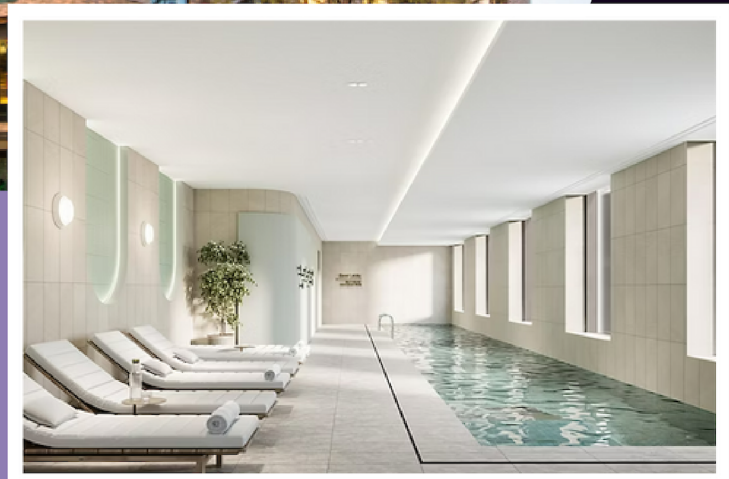

HOLIDAY INN & SUITES GEELONG

The Holiday Inn is a brand new hotel in the heart of Geelong, centrally located with plenty of shops & eateries nearby. The modern Holiday Inn offers a range of rooms and facilities catering to a wide range of travelers.

KEY FEATURES

- Fitness & Recreation Centre
- Heated in door Pool
- Conference facilities & business center
- High speed unlimited WI-FI
- Restaurant & bar
- Located in the main Geelong CBD
- On site secure car parking
- Important booking information:
 - Extra breakfasts: \$25 per person
 - No rollaway beds permitted