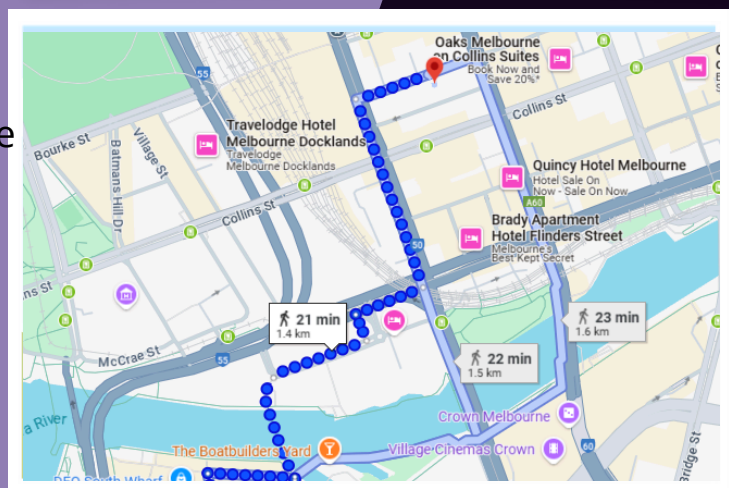

HOLIDAY INN EXPRESS MELBOURNE LITTLE COLLINS

589/599 LITTLE COLLINS ST, MELBOURNE VIC 3000

Ideally located in the heart of town on one of Melbourne's most iconic laneways, Holiday Inn Express Melbourne Little Collins is just 700m from Marvel Stadium and a short walk to local attractions like Melbourne Aquarium and Melbourne Convention Centre.

KEY FEATURES

- Location - Approx. 1.4km to the Melbourne Convention & Exhibition Centre
- Free Breakfast
- Fitness Centre
- Daily housekeeping
- On site secure car parking (\$35 per day)
- Wi-fi
- On site restaurant
- Important booking information:
- **Standard Twin Room:**
 - Breakfast for 2 included in the nightly rate.
 - Breakfast \$19 p/p, per night for additional persons 6y/o +
 - Complimentary Breakfast for guests 0 - 5 y/o.